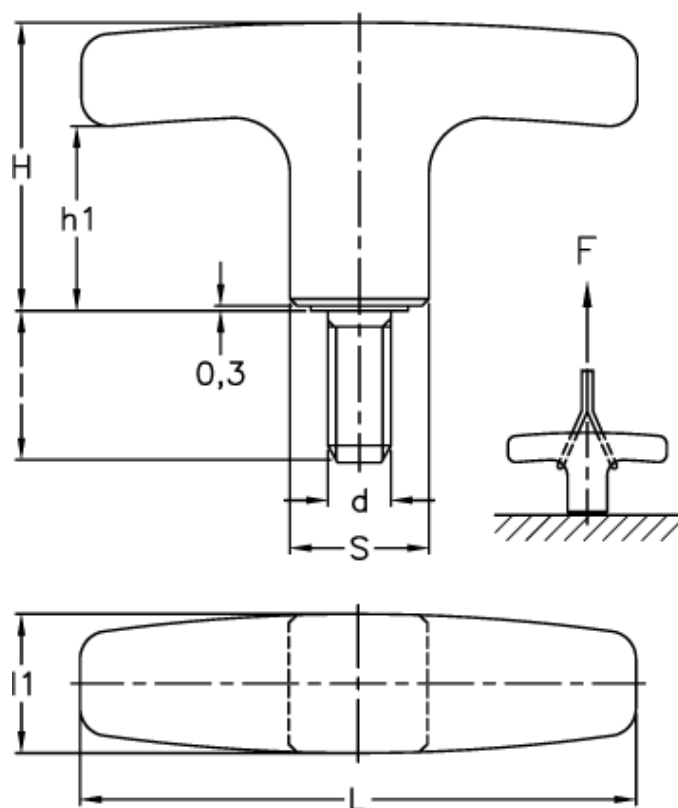

Article number: 2304032462
Description: E+G Handle
L.652/80 p-M10x30

Measures

d 6g = M10
F (N) = 7000
h = 30
H = 41
h1 = 26.0
L = 80
l1 = 20
S = 20x20